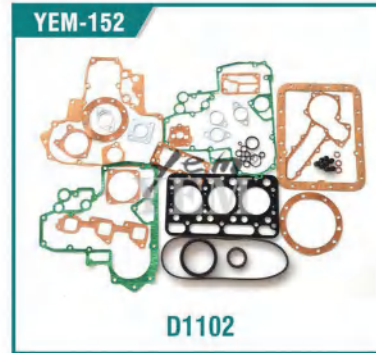

YEM-135 Valve Cap

YEM-136 Valve Collet

YEM-137 Rocker ARM

YEM-138 / Con-Rod Bearing

YEM-139 / Main Bearing

YEM-140 / Thrust Washer

YEM-141 / Assy BRG. Case. Main

YEM-142 / V2203 Collar, Crankshaft

YEM-143 / V2203 Bush, Crankshaft

YEM-144 / V2607 Bush, Piston Pin

YEM-145 / V3300 Camshaft Bush

YEM PARTS

YEM PARTS

YEM PARTS

YEM-218

D902