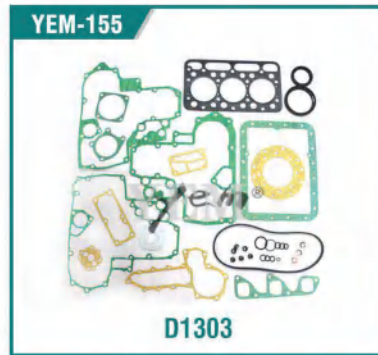

YEM-135 Valve Cap

YEM-136 Valve Collet

YEM-137 Rocker ARM

YEM-138 / Con-Rod Bearing

YEM-139 / Main Bearing

YEM-140 / Thrust Washer

YEM-141 / Assy BRG. Case. Main

YEM-142 / V2203 Collar, Crankshaft

YEM-143 / V2203 Bush, Crankshaft

YEM-144 / V2607 Bush, Piston Pin

YEM-145 / V3300 Camshaft Bush

YEM PARTS

YEM PARTS

YEM PARTS

YEM-218

D902