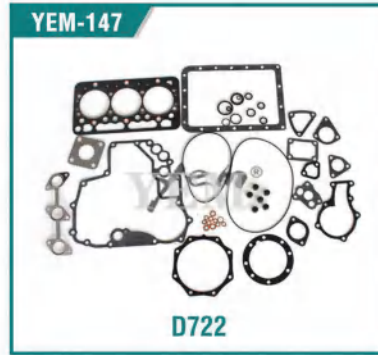

YEM-135 Valve Cap

YEM-136 Valve Collet

YEM-137 Rocker ARM

YEM-138 / Con-Rod Bearing

YEM-139 / Main Bearing

YEM-140 / Thrust Washer

YEM-141 / Assy BRG. Case. Main

YEM-142 / V2203 Collar, Crankshaft

YEM-143 / V2203 Bush, Crankshaft

YEM-144 / V2607 Bush, Piston Pin

YEM-145 / V3300 Camshaft Bush

YEM PARTS

YEM PARTS

YEM PARTS

YEM-218

D902