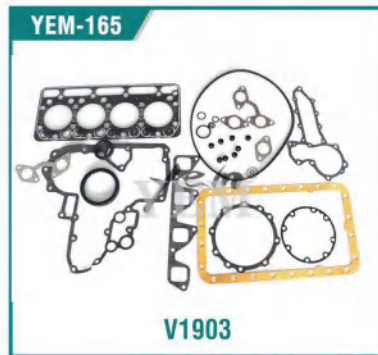

YEM-135 Valve Cap

YEM-136 Valve Collet

YEM-137 Rocker ARM

YEM-138 / Con-Rod Bearing

YEM-139 / Main Bearing

YEM-140 / Thrust Washer

YEM-141 / Assy BRG. Case. Main

YEM-142 / V2203 Collar, Crankshaft

YEM-143 / V2203 Bush, Crankshaft

YEM-144 / V2607 Bush, Piston Pin

YEM-145 / V3300 Camshaft Bush

YEM PARTS

YEM PARTS

YEM PARTS

YEM-218

D902