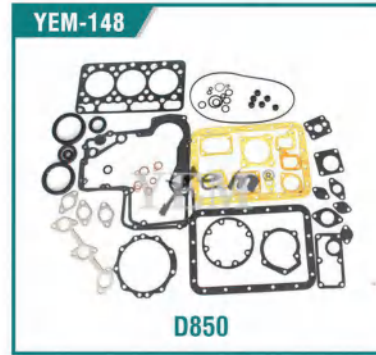

YEM-135 Valve Cap

YEM-136 Valve Collet

YEM-137 Rocker ARM

YEM-138 / Con-Rod Bearing

YEM-139 / Main Bearing

YEM-140 / Thrust Washer

YEM-141 / Assy BRG. Case. Main

YEM-142 / V2203 Collar, Crankshaft

YEM-143 / V2203 Bush, Crankshaft

YEM-144 / V2607 Bush, Piston Pin

YEM-145 / V3300 Camshaft Bush

YEM PARTS

YEM PARTS

YEM PARTS

YEM-218

D902