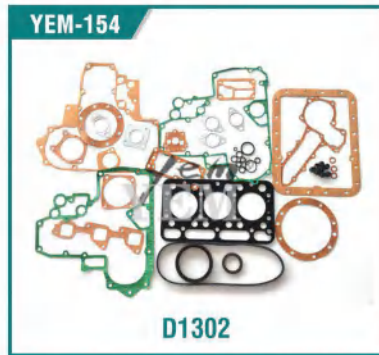

YEM-135 Valve Cap

YEM-136 Valve Collet

YEM-137 Rocker ARM

YEM-138 / Con-Rod Bearing

YEM-139 / Main Bearing

YEM-140 / Thrust Washer

YEM-141 / Assy BRG. Case. Main

YEM-142 / V2203 Collar, Crankshaft

YEM-143 / V2203 Bush, Crankshaft

YEM-144 / V2607 Bush, Piston Pin

YEM-145 / V3300 Camshaft Bush

YEM PARTS

YEM PARTS

YEM PARTS

YEM-218

D902