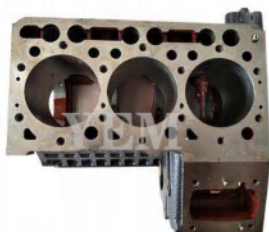

YEM-135 Valve Cap

YEM-136 Valve Collet

YEM-137 Rocker ARM

YEM-138 / Con-Rod Bearing

YEM-139 / Main Bearing

YEM-140 / Thrust Washer

YEM-141 / Assy BRG. Case. Main

YEM-142 / V2203 Collar, Crankshaft

YEM-143 / V2203 Bush, Crankshaft

YEM-144 / V2607 Bush, Piston Pin

YEM-145 / V3300 Camshaft Bush

YEM PARTS

YEM PARTS

YEM PARTS

YEM-218

D902