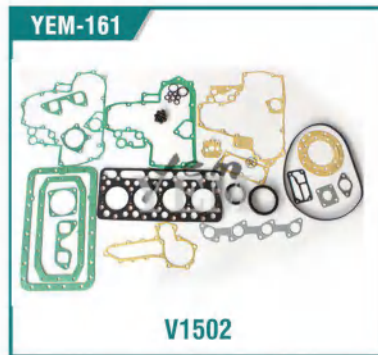

YEM-135 Valve Cap

YEM-136 Valve Collet

YEM-137 Rocker ARM

YEM-138 / Con-Rod Bearing

YEM-139 / Main Bearing

YEM-140 / Thrust Washer

YEM-141 / Assy BRG. Case. Main

YEM-142 / V2203 Collar, Crankshaft

YEM-143 / V2203 Bush, Crankshaft

YEM-144 / V2607 Bush, Piston Pin

YEM-145 / V3300 Camshaft Bush

YEM PARTS

YEM PARTS

YEM PARTS

YEM-218

D902