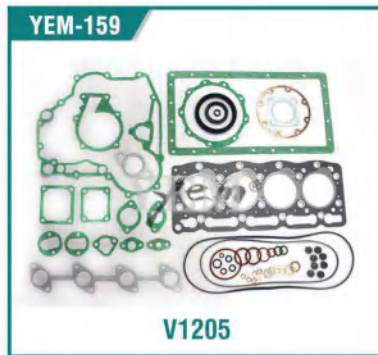

YEM-135 Valve Cap

YEM-136 Valve Collet

YEM-137 Rocker ARM

YEM-138 / Con-Rod Bearing

YEM-139 / Main Bearing

YEM-140 / Thrust Washer

YEM-141 / Assy BRG. Case. Main

YEM-142 / V2203 Collar, Crankshaft

YEM-143 / V2203 Bush, Crankshaft

YEM-144 / V2607 Bush, Piston Pin

YEM-145 / V3300 Camshaft Bush

YEM PARTS

YEM PARTS

YEM PARTS

YEM-218

D902