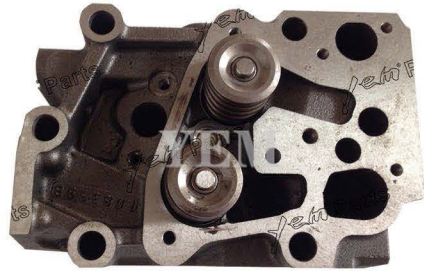

YEM-680

油水分离器

YEM PARTS

YEM SPARE PARTS

For LIEBHERR

All OEM part numbers and logos are to be used for identification purposes only.

YEM-681

R914 / R924 / R934 / R944