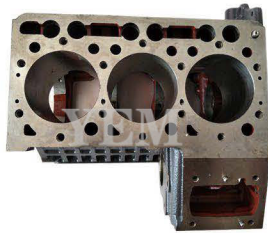

YEM-132 Valve Oil Seal

YEM-135 Valve Cap

YEM-136 Valve Collet

YEM-137 Rocker ARM

YEM-138 / Con-Rod Bearing

YEM-139 / Main Bearing

YEM-140 / Thrust Washer

YEM-141 / Assy BRG.Case.Main

YEM-142 / V2203 Collar,Crankshaft

YEM-143 / V2203 Bush,Crankshaft

YEM-145 / V3300 Camshaft Bush

YEM-144 / V2607 Bush,Piston Pin

YEM PARTS

YEM PARTS

YEM-218

D902