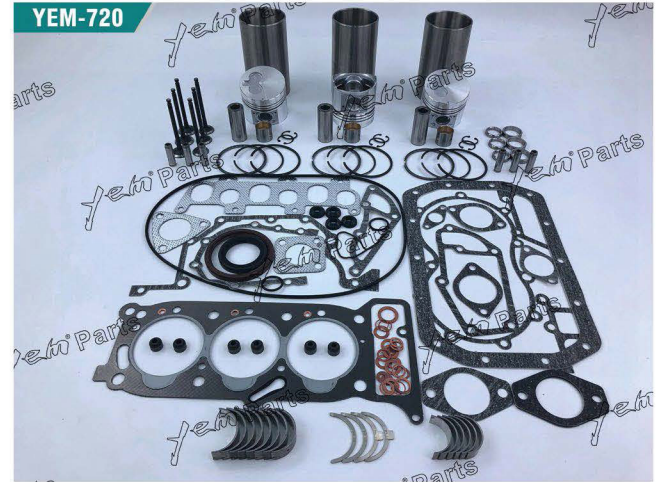

All OEM part numbers and logos are to be used for identification purposes only.

YEM SPARE PARTS

For ISUZU

3KC2

3KR1

3KR2

3LB1

3LD1